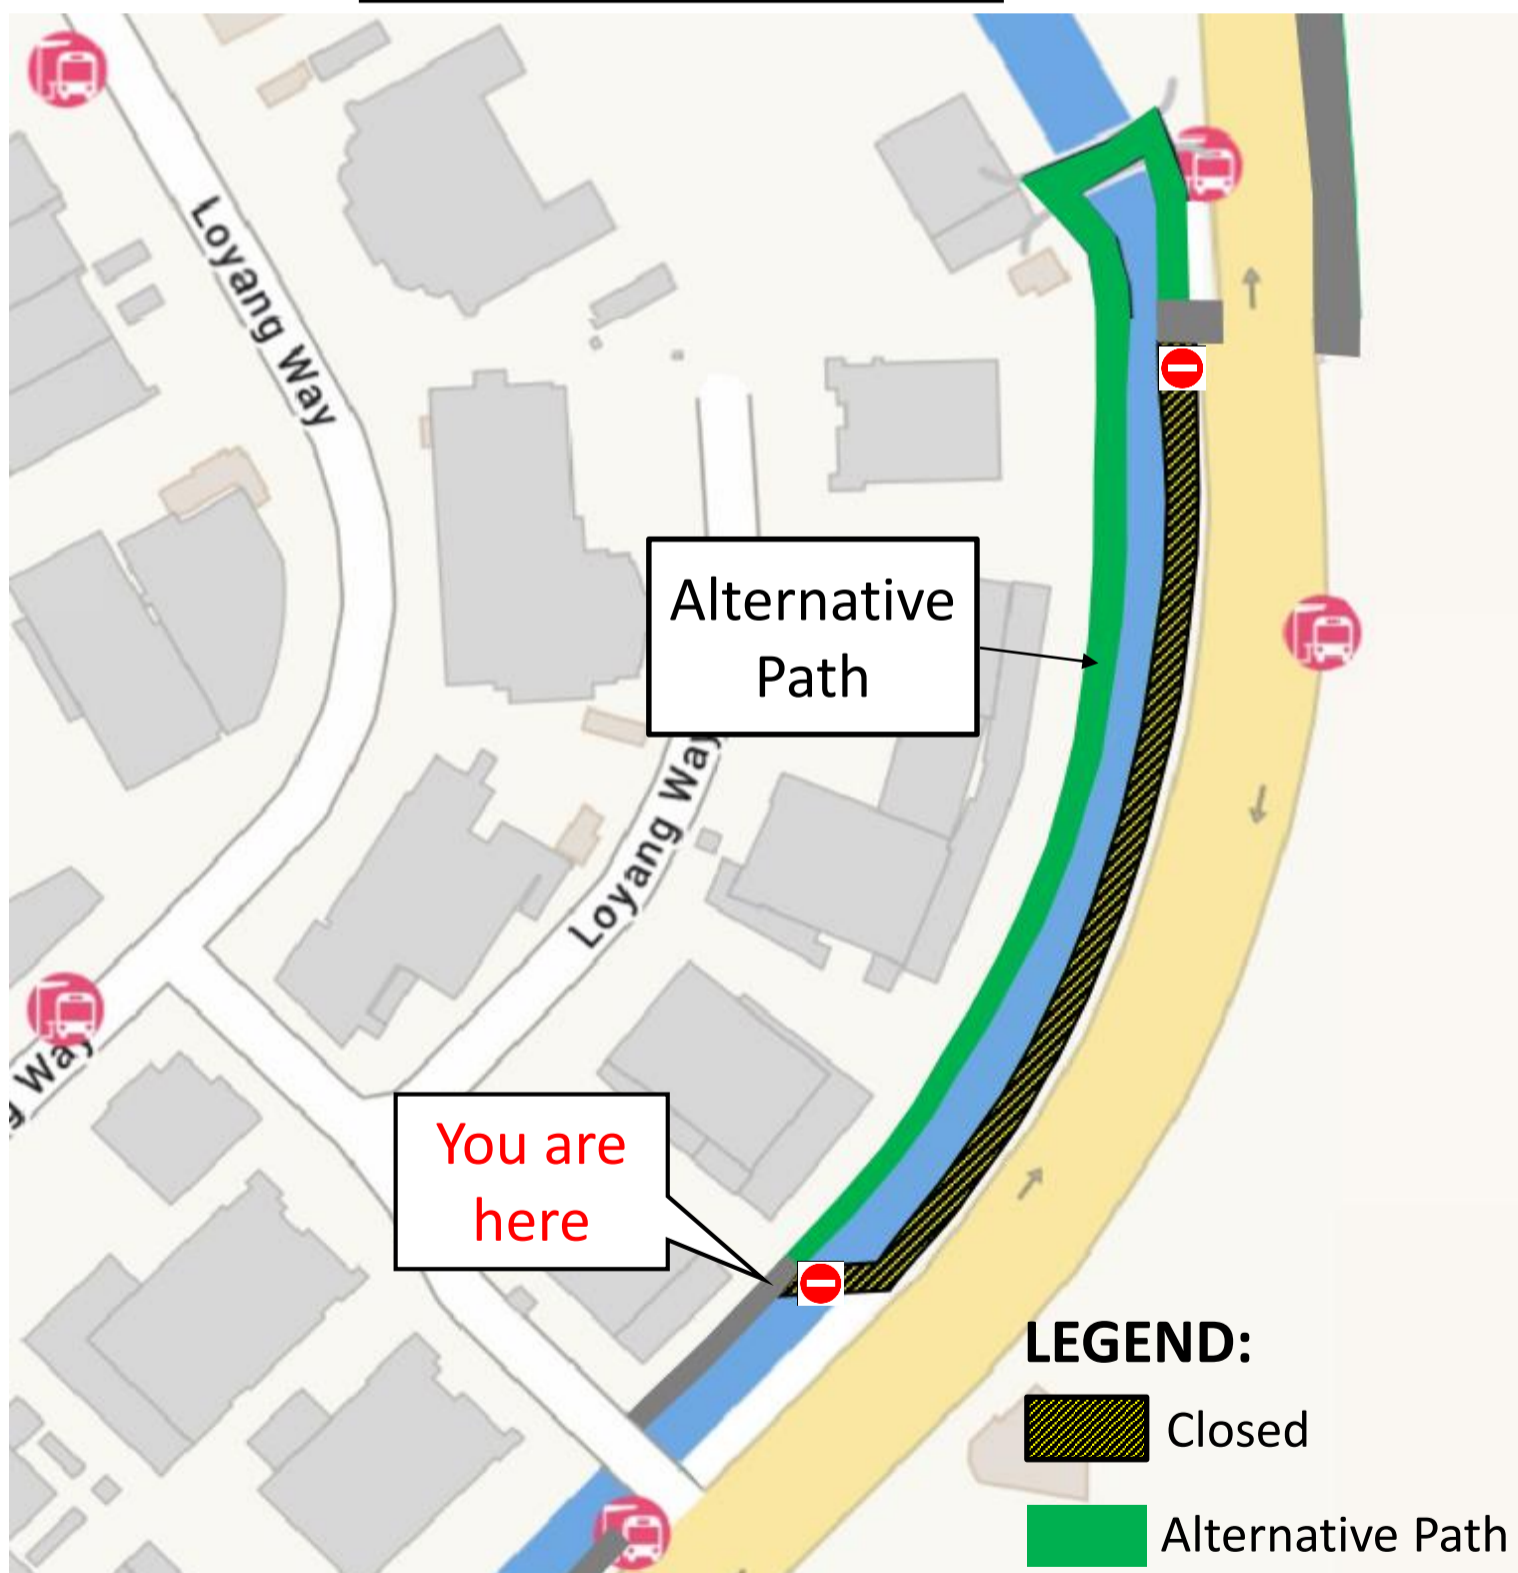

NOTICE

A section of Loyang Park Connector beside **Loyang Ave** is closed for upgrading works from 15 June 2025.

Please use the alternative path as shown below.

Expected completion date:
3rd Quarter 2029

Please use the alternative path as shown below.

Expected completion date:
3rd Quarter 2029

We apologise for any inconvenience caused.
For any enquiries, please call our hotline: 9691 5759