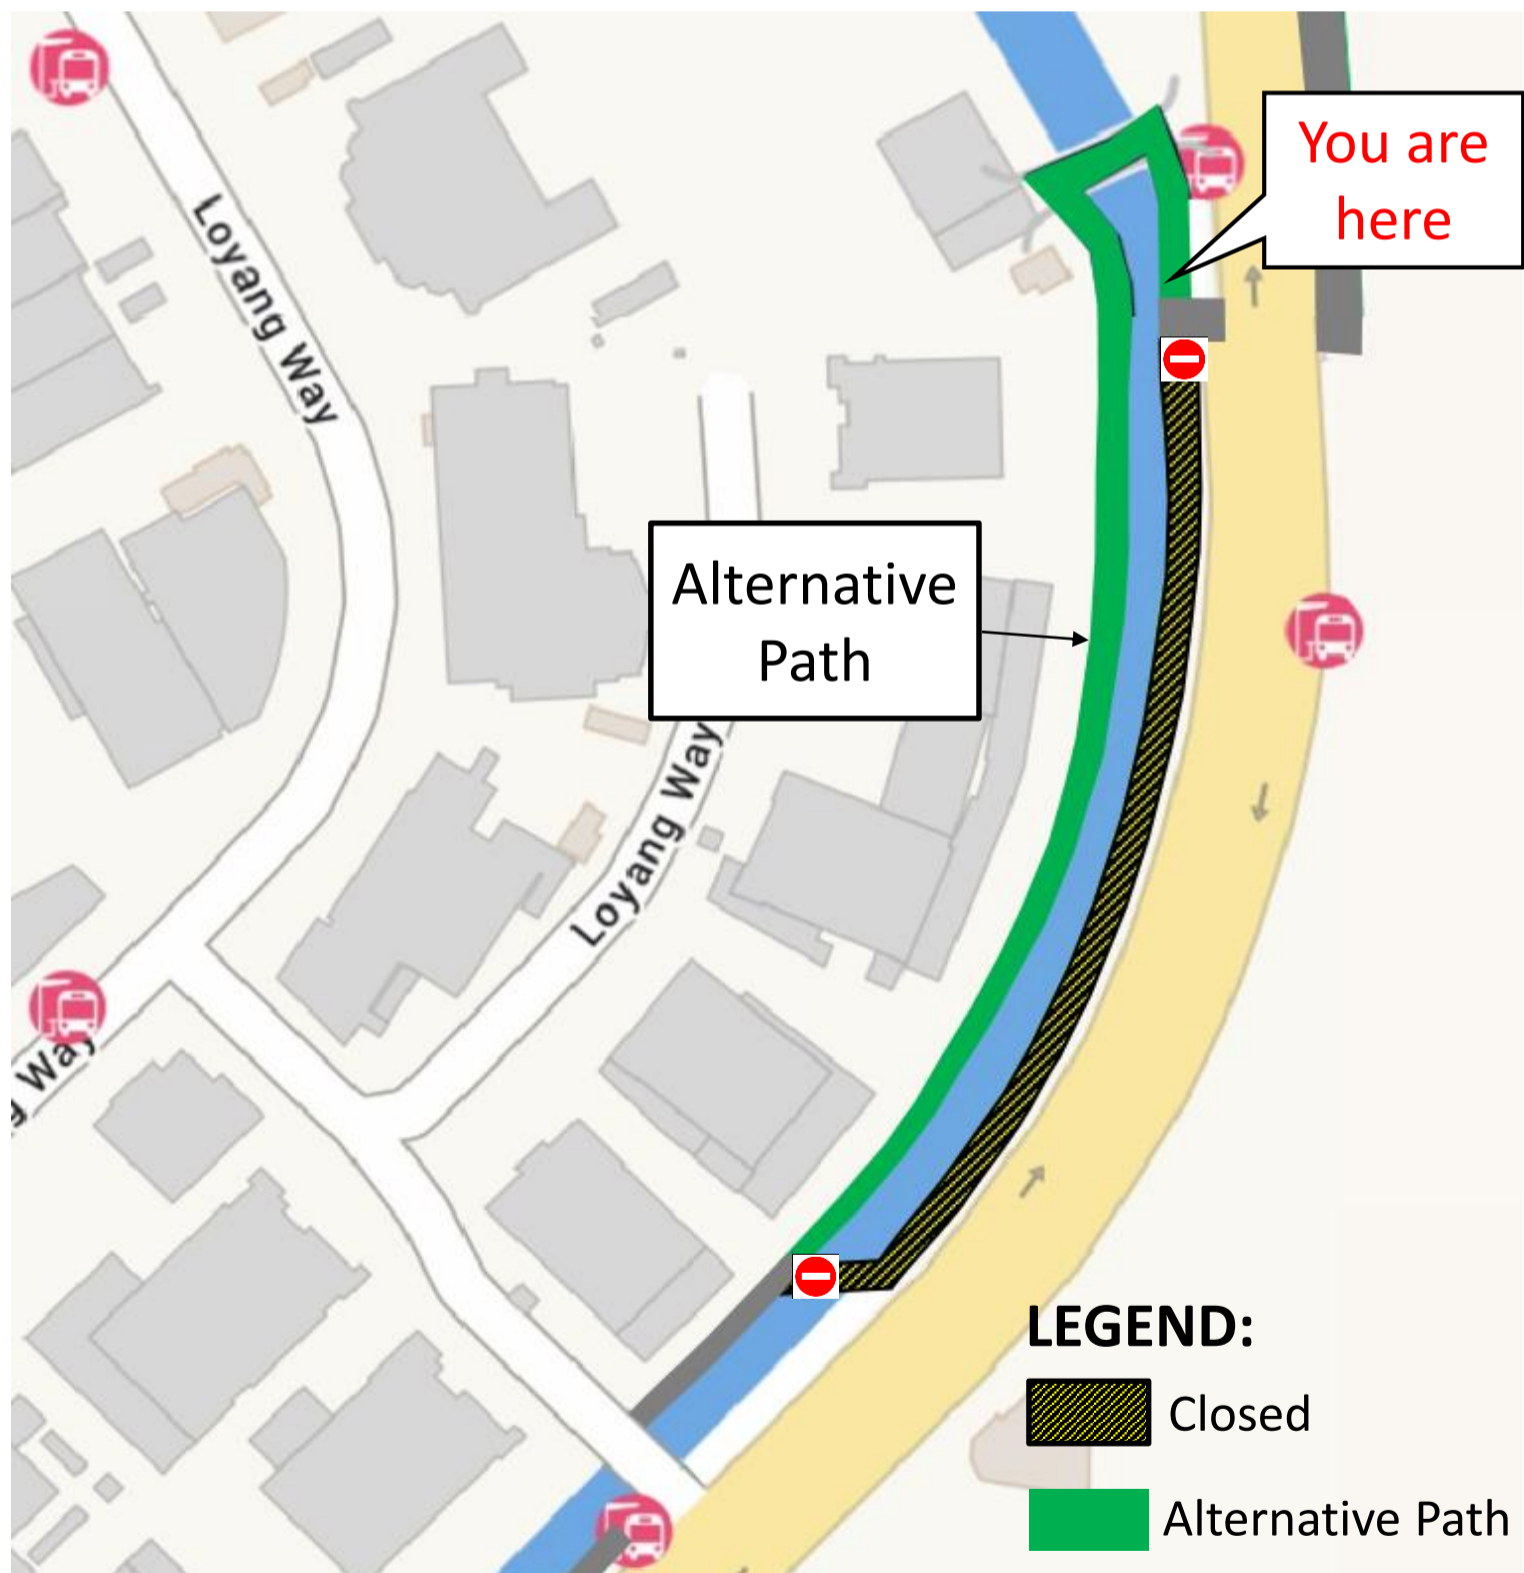

NOTICE

A section of Loyang Park Connector beside **Loyang Ave** is closed for upgrading works from 15 June 2025.

Please use the alternative path as shown below.

Expected completion date:
3rd Quarter 2029

Please use the alternative path as shown below.

Expected completion date:
3rd Quarter 2029

We apologise for any inconvenience caused.
For any enquiries, please call our hotline: 9691 5759