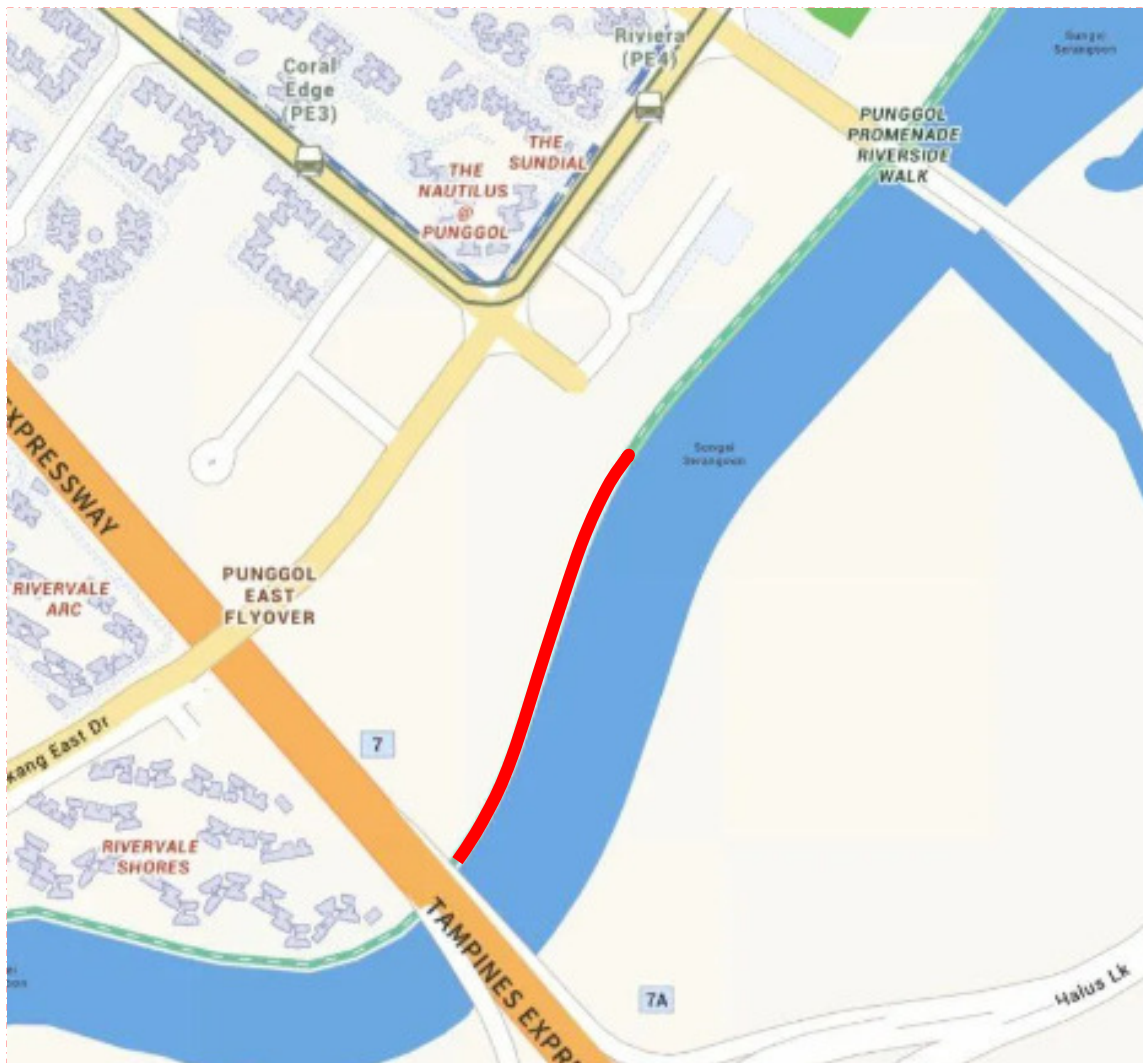

# NOTICE

A section of Sungei Serangoon Park Connector (marked in red) will be partially closed for widening works from 27 November 2023 to 31 August 2024.

The rest of the park connector remains accessible for all to use.