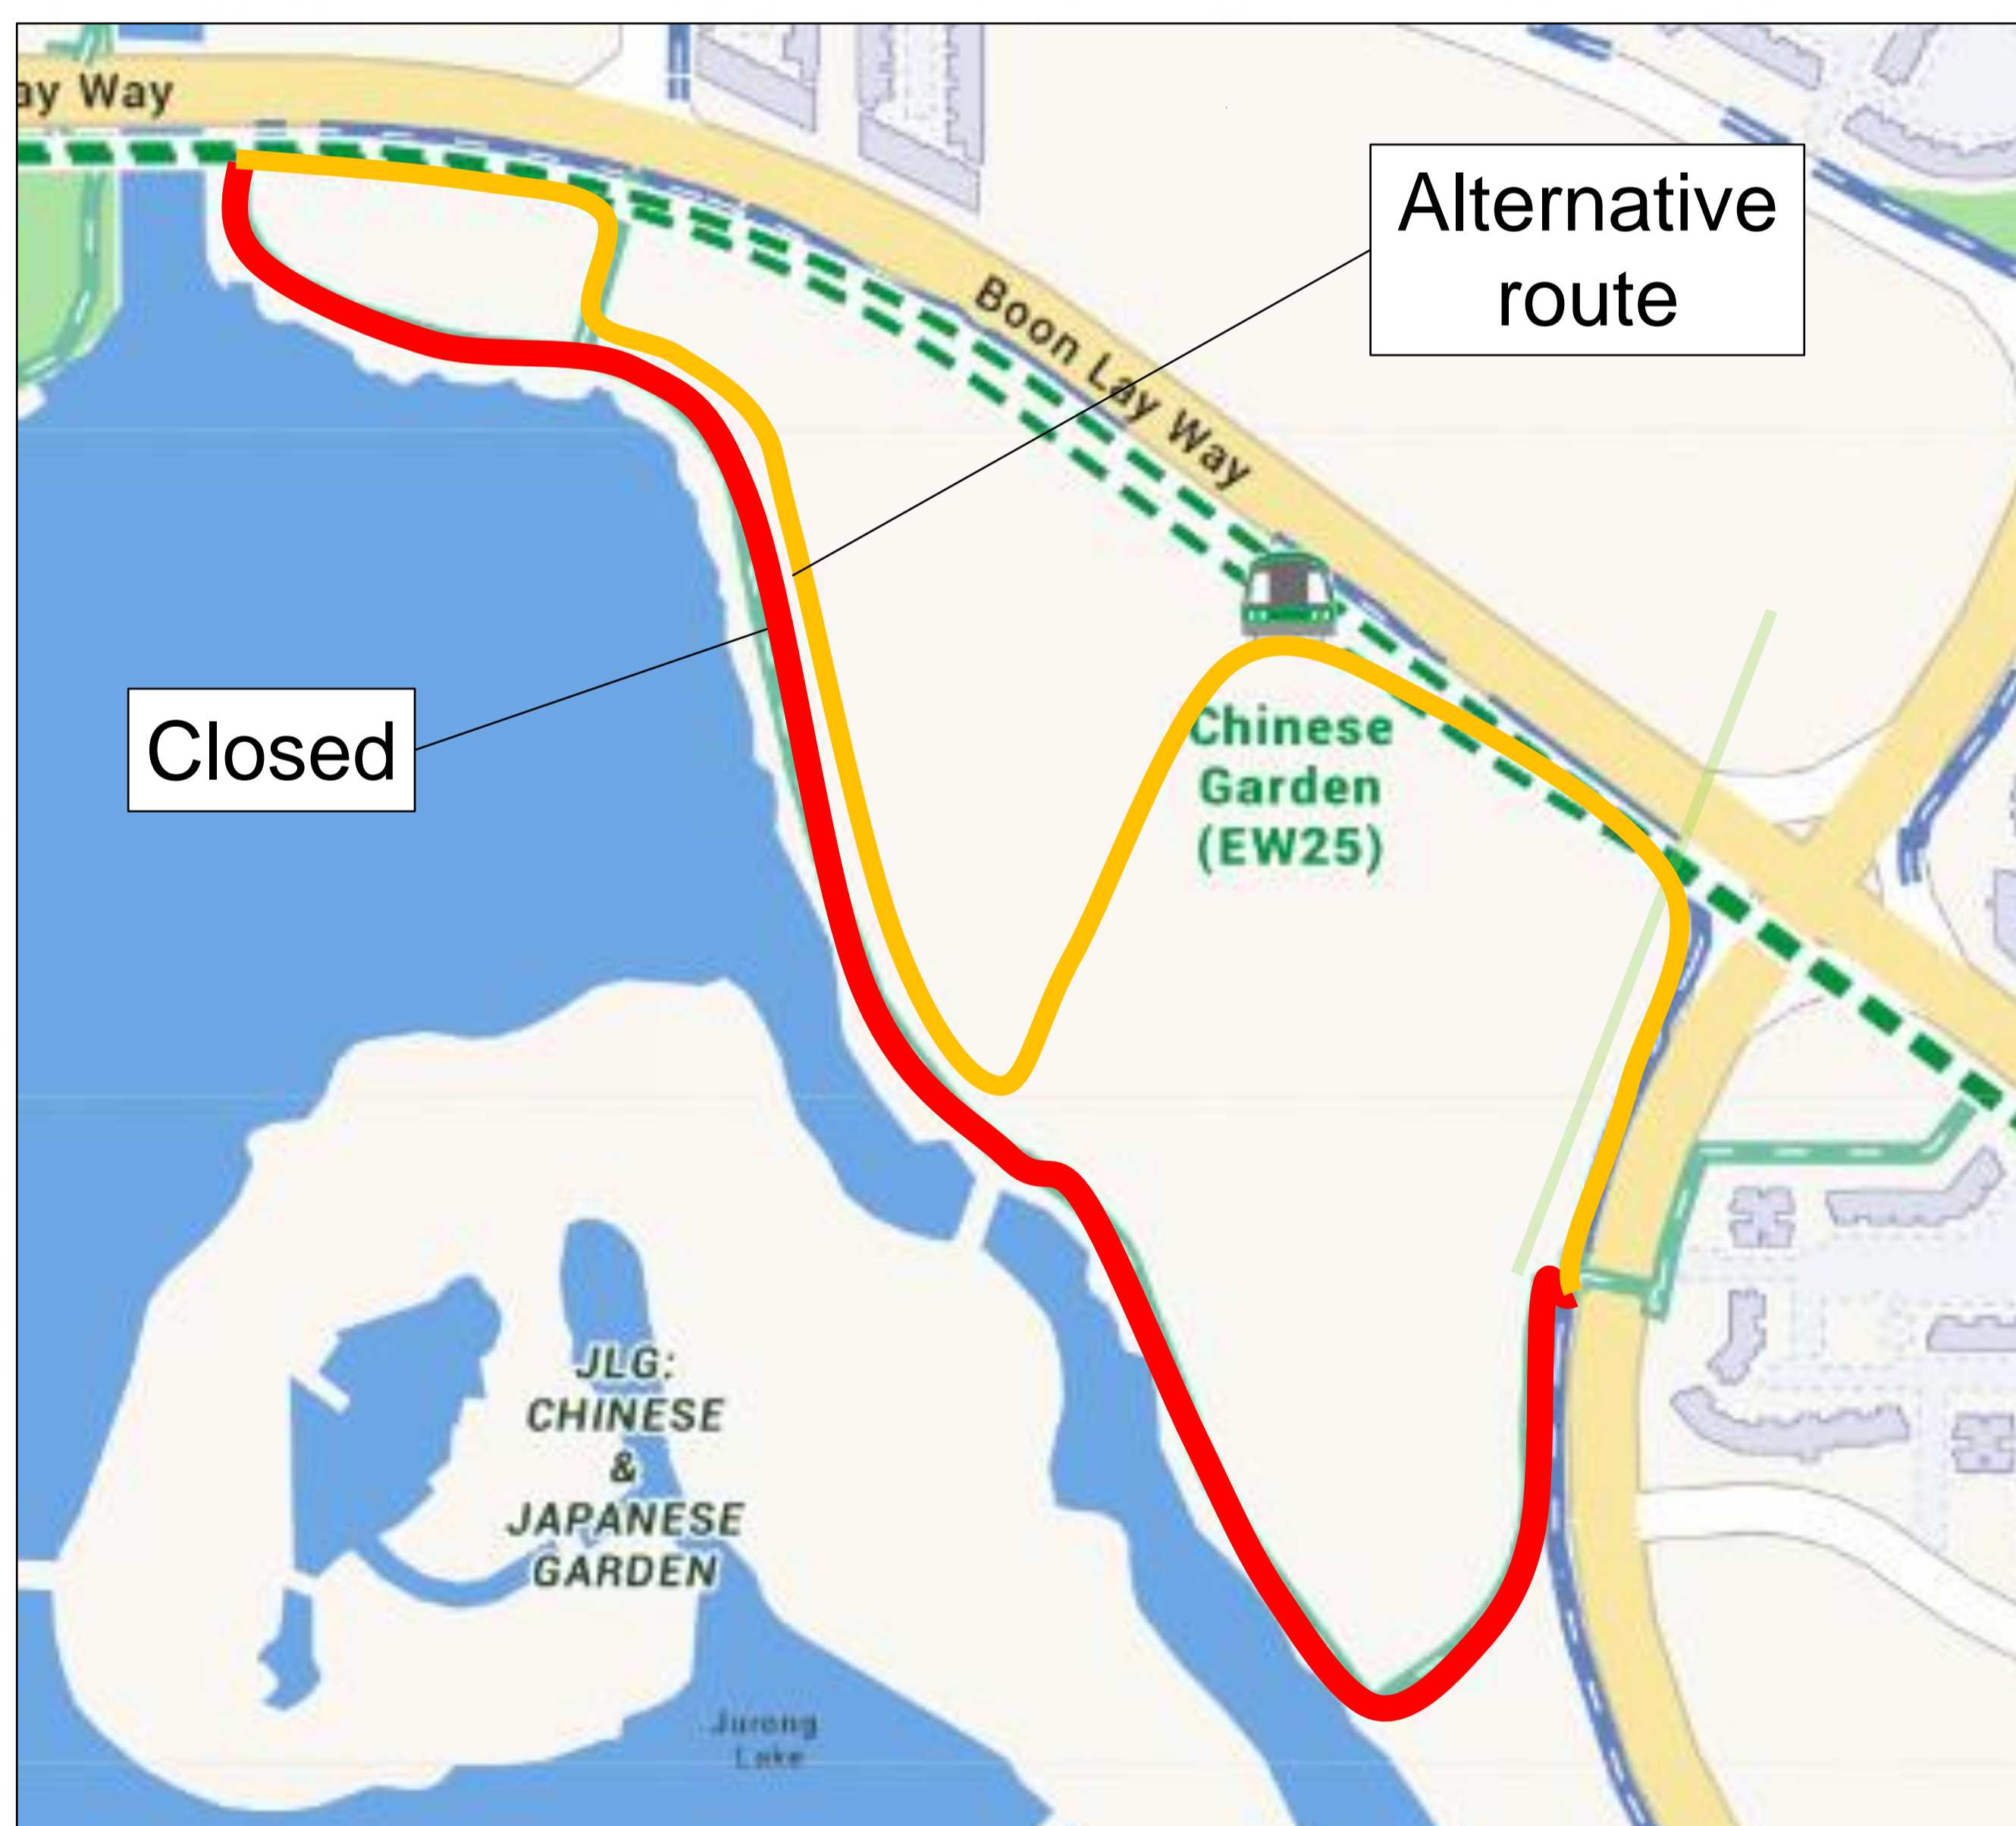

NOTICE

A section of Jurong Park Connector (indicated in **red) is closed from 5 April 2023 for the development of Chinese and Japanese Gardens, part of Jurong Lake Gardens.**

Please use the alternative route (indicated in **orange) during this period.**

Expected completion date: 31 March 2024

Thank you for your understanding.